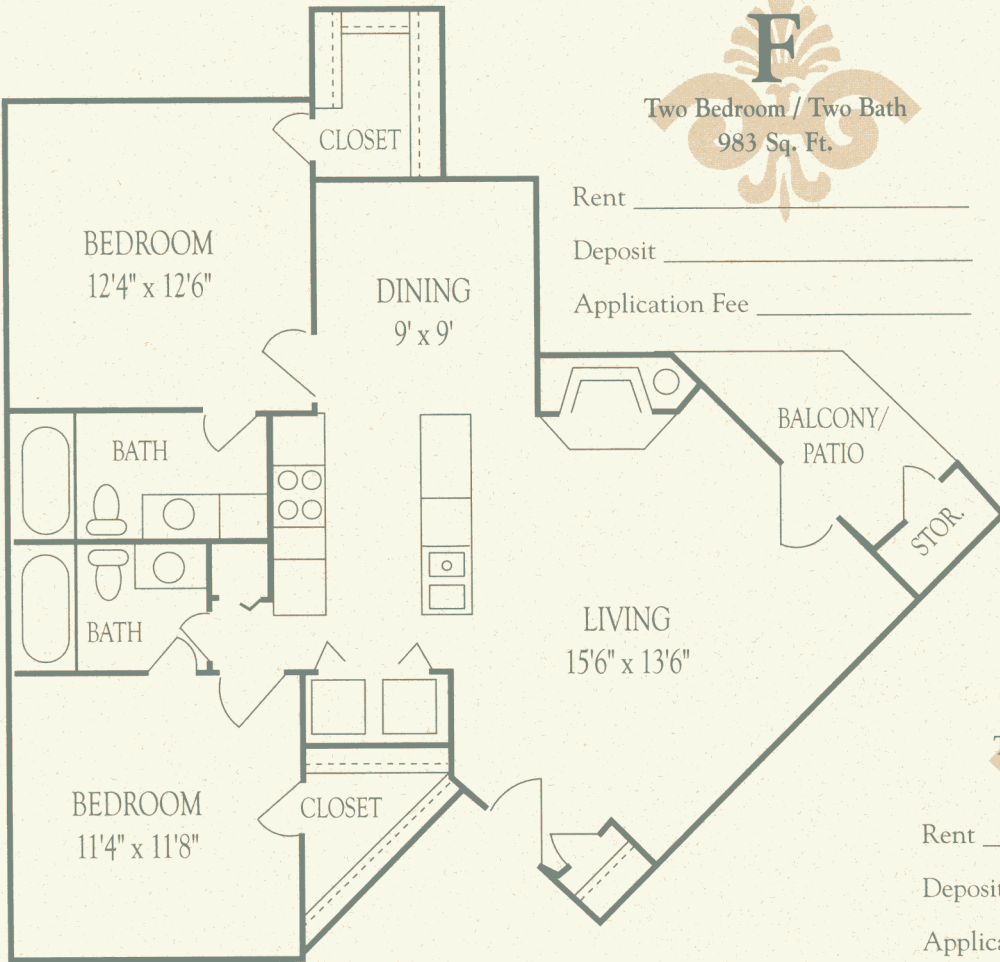

F

Two Bedroom / Two Bath
983 Sq. Ft.

Rent _____

Deposit _____

Application Fee _____

Rent _____

Deposit _____

Applica _____